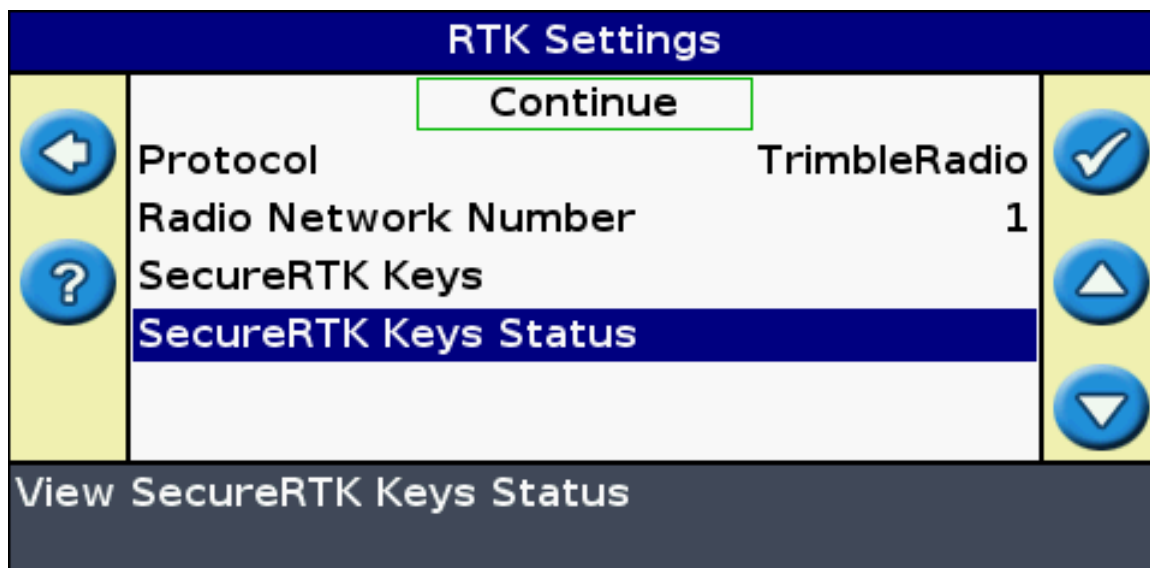

Press , , , or  to select character and  to enter. To save full name, select  and press .

IF THE SECURERTK KEY IS VALID FOR YOUR RECEIVER, THEN YOU SHOULD THE FOLLOWING MESSAGE. IF YOU SEE THE YELLOW SCREEN, PLEASE DOUBLE CHECK THE SECURERTK KEY THAT YOU ENTERED FOR ACCURACY OR CONTACT YOUR DEALER FOR A NEW KEY.

SecureRTK Keys

	<p>The SecureRTK key has been entered successfully.</p> <p>You now have access to the SecureRTK network.</p>	
---	--	---

Press  to continue

SecureRTK Keys

	<p>The SecureRTK key entered is not valid.</p>	
---	--	---

Press  to continue

YOU MAY CHECK YOUR RTK SUBSCRIPTION BY SCROLLING DOWN TO SECURERTK KEYS STATUS, THEN PRESS OK.

THE FOLLOWING SCREEN WILL SHOW THE CURRENT EXPIRATION DATE FOR THE SPECIFIED KEY. IF YOUR KEY HAS EXPIRED, PLEASE CONTACT YOUR DEALER FOR A NEW SUBSCRIPTION.