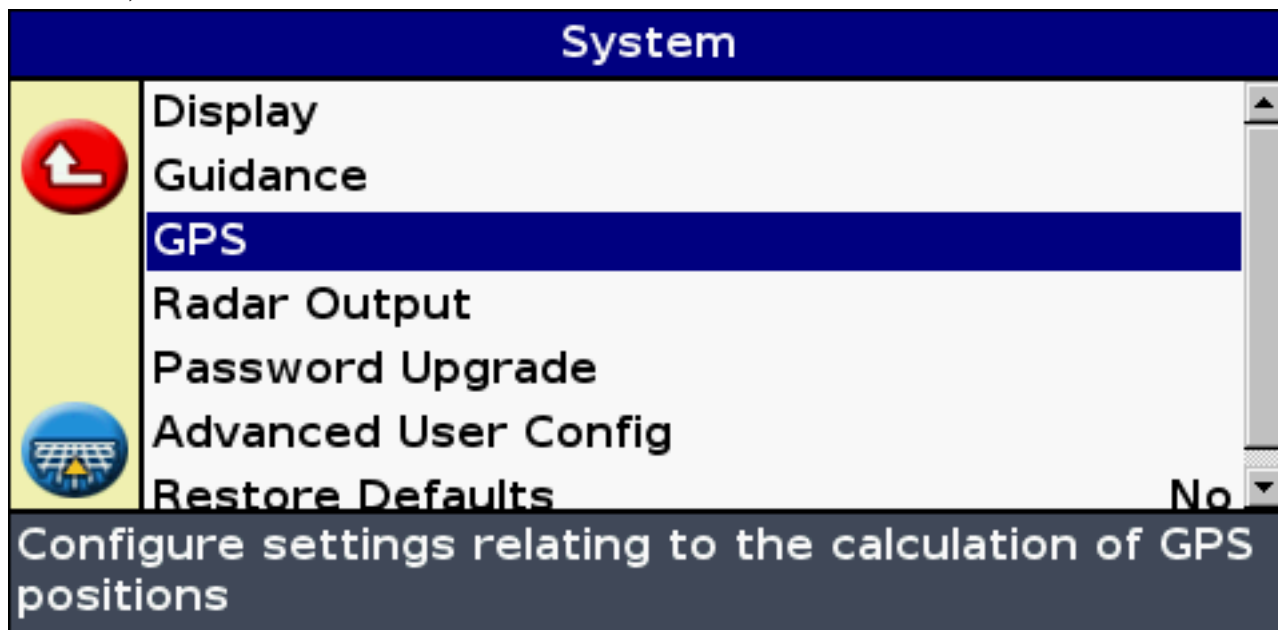

PRECISION AG TUTORIAL

RTK SECURITY KEY ON EZGUIDE 500

PRESS OK TO ENTER THE CONFIGURATION MENU

GO TO SYSTEM, THEN PRESS OK

GO TO GPS, THEN PRESS OK

SELECT GPS SETUP, THEN PRESS OK

SELECT RTK AND THEN PRESS OK TO CONTINUE.

MAKE SURE TO SELECT TRIMBLE RADIO AND THE CORRECT NETWORK ID. NOW SCROLL DOWN TO SECURERTK KEYS AND PRESS OK.

PRESS OK TO CONTINUE WITH THE SECURERTK WIZARD.

SELECT THE KEY YOU WISH TO ENTER AND THEN PRESS OK. EACH KEY WOULD REPRESENT A DEALER NETWORK. YOU MAY ENTER UP TO 5 DIFFERENT KEYS TO HAVE ACCESS TO 5 SEPARATE RTK NETWORKS.