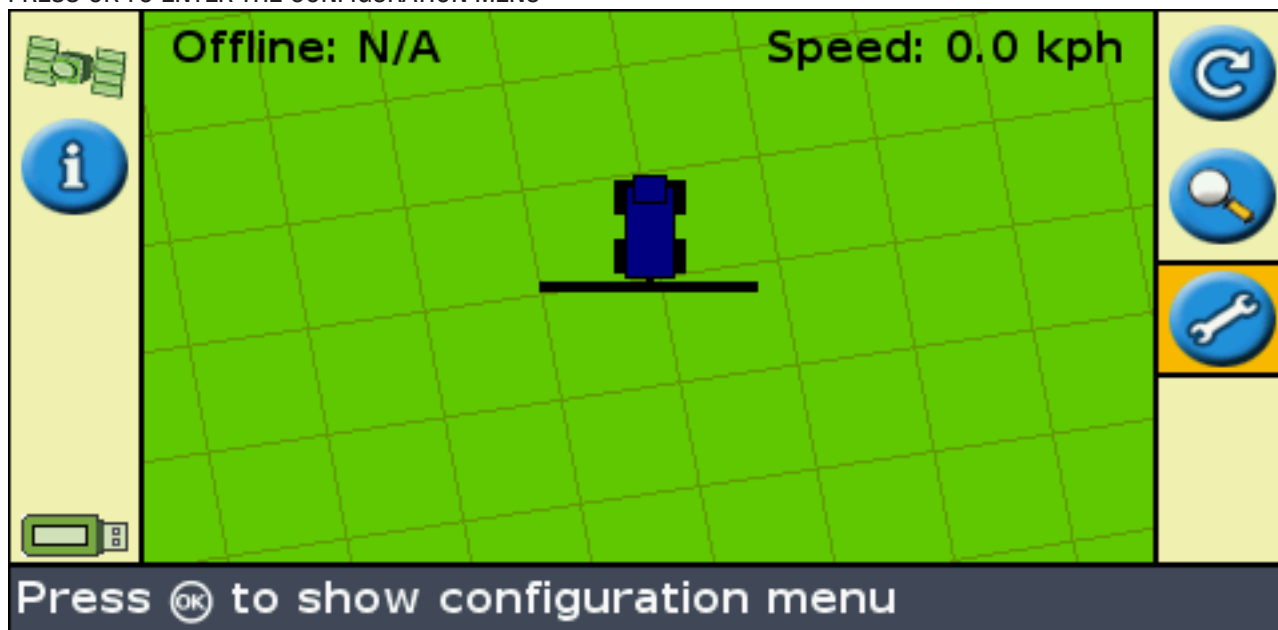

PRECISION AG TUTORIAL

RTK SECURITY KEY ON EZGUIDE 500

PRESS OK TO ENTER THE CONFIGURATION MENU

GO TO SYSTEM, THEN PRESS OK

GO TO GPS, THEN PRESS OK

SELECT GPS SETUP, THEN PRESS OK

SELECT RTK AND THEN PRESS OK TO CONTINUE.

MAKE SURE TO SELECT TRIMBLE RADIO AND THE CORRECT NETWORK ID. NOW SCROLL DOWN TO SECURERTK KEYS AND PRESS OK.

PRESS OK TO CONTINUE WITH THE SECURERTK WIZARD.

SELECT THE KEY YOU WISH TO ENTER AND THEN PRESS OK. EACH KEY WOULD REPRESENT A DEALER NETWORK. YOU MAY ENTER UP TO 5 DIFFERENT KEYS TO HAVE ACCESS TO 5 SEPARATE RTK NETWORKS.