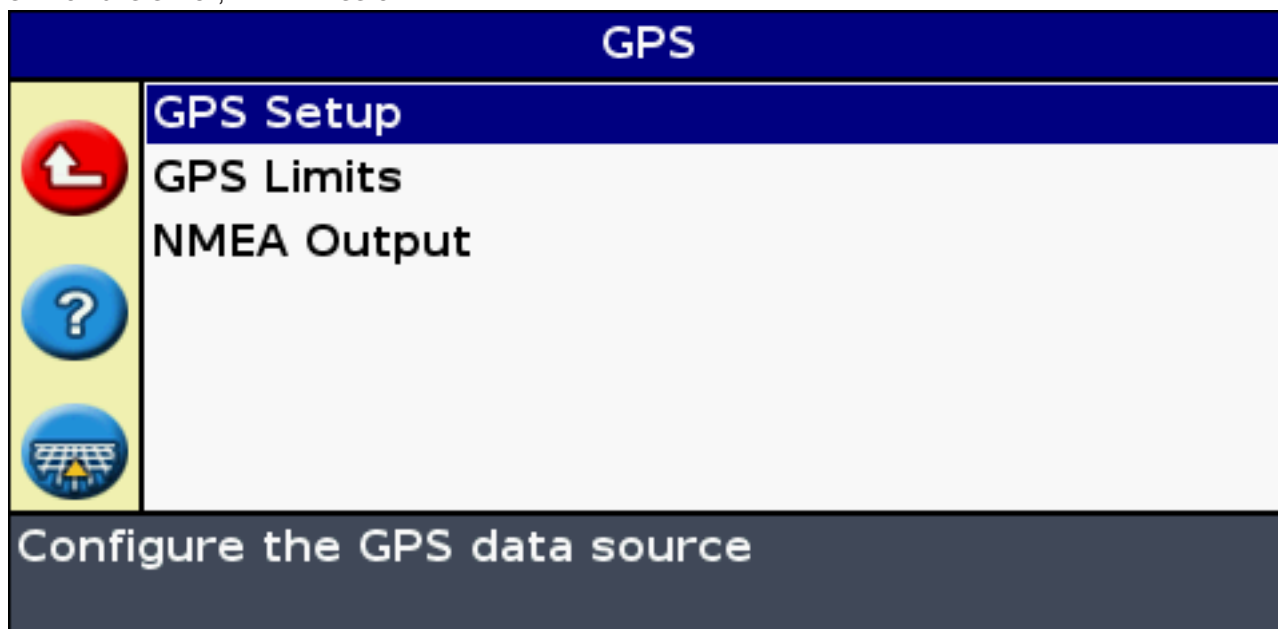

PRECISION AG TUTORIAL

RTK SECURITY KEY ON EZGUIDE 500

PRESS OK TO ENTER THE CONFIGURATION MENU

GO TO SYSTEM, THEN PRESS OK

GO TO GPS, THEN PRESS OK

SELECT GPS SETUP, THEN PRESS OK

SELECT RTK AND THEN PRESS OK TO CONTINUE.

MAKE SURE TO SELECT TRIMBLE RADIO AND THE CORRECT NETWORK ID. NOW SCROLL DOWN TO SECURERTK KEYS AND PRESS OK.

PRESS OK TO CONTINUE WITH THE SECURERTK WIZARD.

SELECT THE KEY YOU WISH TO ENTER AND THEN PRESS OK. EACH KEY WOULD REPRESENT A DEALER NETWORK. YOU MAY ENTER UP TO 5 DIFFERENT KEYS TO HAVE ACCESS TO 5 SEPARATE RTK NETWORKS.