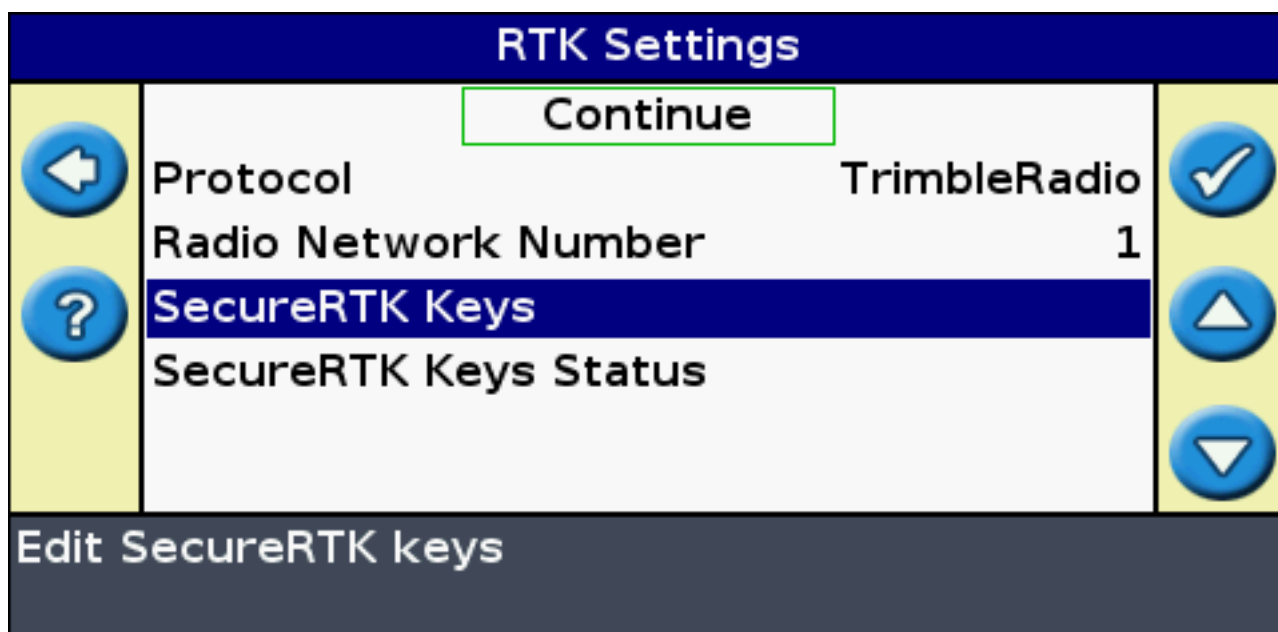

PRECISION AG TUTORIAL

RTK SECURITY KEY ON EZGUIDE 500

PRESS OK TO ENTER THE CONFIGURATION MENU

GO TO SYSTEM, THEN PRESS OK

GO TO GPS, THEN PRESS OK

SELECT GPS SETUP, THEN PRESS OK

SELECT RTK AND THEN PRESS OK TO CONTINUE.

MAKE SURE TO SELECT TRIMBLE RADIO AND THE CORRECT NETWORK ID. NOW SCROLL DOWN TO SECURERTK KEYS AND PRESS OK.

PRESS OK TO CONTINUE WITH THE SECURERTK WIZARD.

SELECT THE KEY YOU WISH TO ENTER AND THEN PRESS OK. EACH KEY WOULD REPRESENT A DEALER NETWORK. YOU MAY ENTER UP TO 5 DIFFERENT KEYS TO HAVE ACCESS TO 5 SEPARATE RTK NETWORKS.

PLEASE USE THE LEFT, RIGHT, UP, DOWN ARROWS TO ENTER THE SECURERTK KEY THAT WAS PRESENTED TO YOU BY YOUR DEALER. PLEASE USE THE ENTER SYMBOL (HIGHLIGHTED IN BLUE) TO ACCEPT THE KEY. PRESS OK TO CONTINUE.