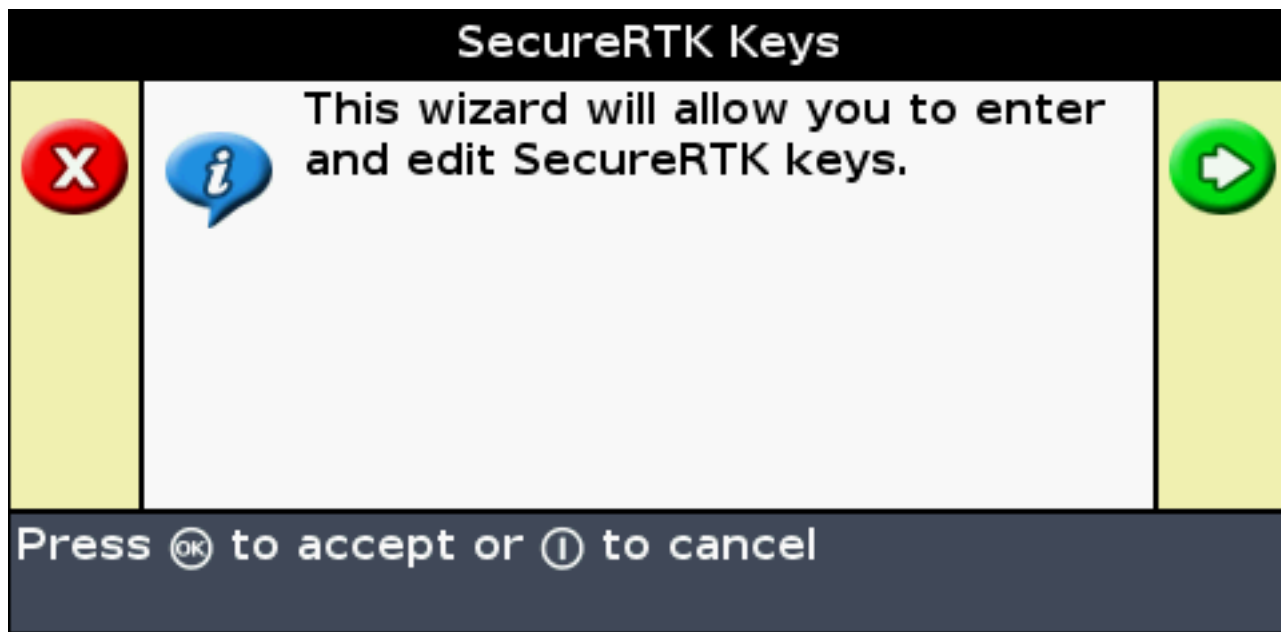

PRECISION AG TUTORIAL

RTK SECURITY KEY ON EZGUIDE 500

PRESS OK TO ENTER THE CONFIGURATION MENU

GO TO SYSTEM, THEN PRESS OK

GO TO GPS, THEN PRESS OK

SELECT GPS SETUP, THEN PRESS OK

SELECT RTK AND THEN PRESS OK TO CONTINUE.

MAKE SURE TO SELECT TRIMBLE RADIO AND THE CORRECT NETWORK ID. NOW SCROLL DOWN TO SECURERTK KEYS AND PRESS OK.

PRESS OK TO CONTINUE WITH THE SECURERTK WIZARD.

SELECT THE KEY YOU WISH TO ENTER AND THEN PRESS OK. EACH KEY WOULD REPRESENT A DEALER NETWORK. YOU MAY ENTER UP TO 5 DIFFERENT KEYS TO HAVE ACCESS TO 5 SEPARATE RTK NETWORKS.

PLEASE USE THE LEFT, RIGHT, UP, DOWN ARROWS TO ENTER THE SECURERTK KEY THAT WAS PRESENTED TO YOU BY YOUR DEALER. PLEASE USE THE ENTER SYMBOL (HIGHLIGHTED IN BLUE) TO ACCEPT THE KEY. PRESS OK TO CONTINUE.