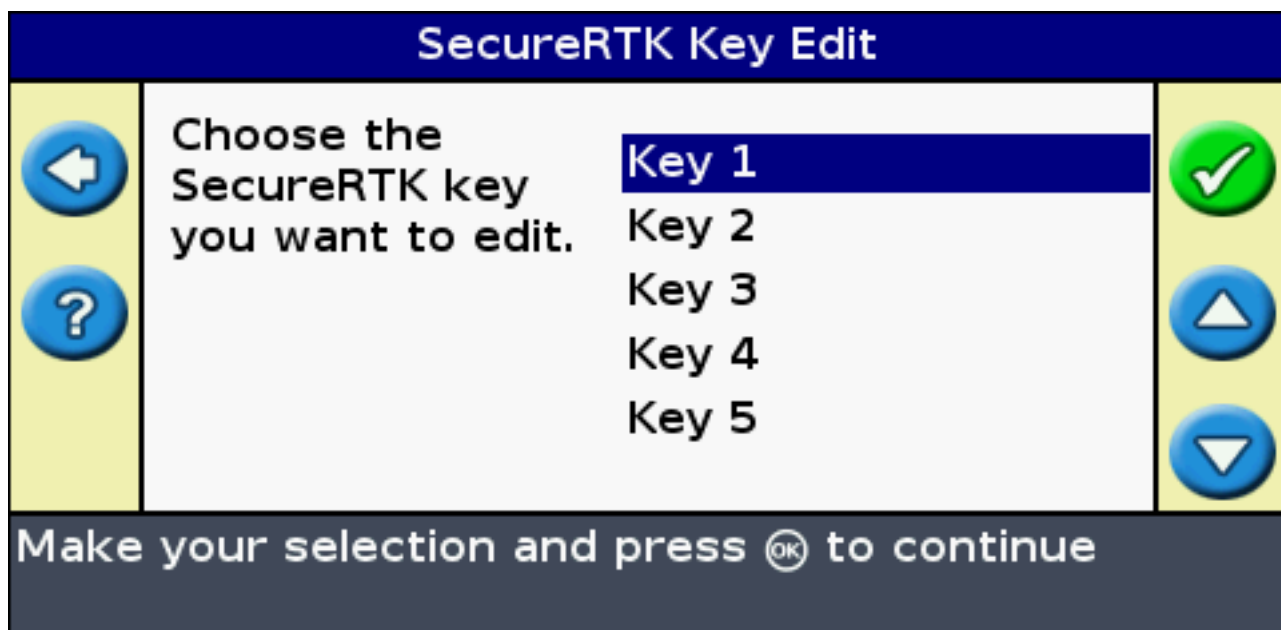

PRECISION AG TUTORIAL

RTK SECURITY KEY ON EZGUIDE 500

PRESS OK TO ENTER THE CONFIGURATION MENU

GO TO SYSTEM, THEN PRESS OK

GO TO GPS, THEN PRESS OK

SELECT GPS SETUP, THEN PRESS OK

SELECT RTK AND THEN PRESS OK TO CONTINUE.

MAKE SURE TO SELECT TRIMBLE RADIO AND THE CORRECT NETWORK ID. NOW SCROLL DOWN TO SECURERTK KEYS AND PRESS OK.

PRESS OK TO CONTINUE WITH THE SECURERTK WIZARD.

SELECT THE KEY YOU WISH TO ENTER AND THEN PRESS OK. EACH KEY WOULD REPRESENT A DEALER NETWORK. YOU MAY ENTER UP TO 5 DIFFERENT KEYS TO HAVE ACCESS TO 5 SEPARATE RTK NETWORKS.

PLEASE USE THE LEFT, RIGHT, UP, DOWN ARROWS TO ENTER THE SECURERTK KEY THAT WAS PRESENTED TO YOU BY YOUR DEALER. PLEASE USE THE ENTER SYMBOL (HIGHLIGHTED IN BLUE) TO ACCEPT THE KEY. PRESS OK TO CONTINUE.