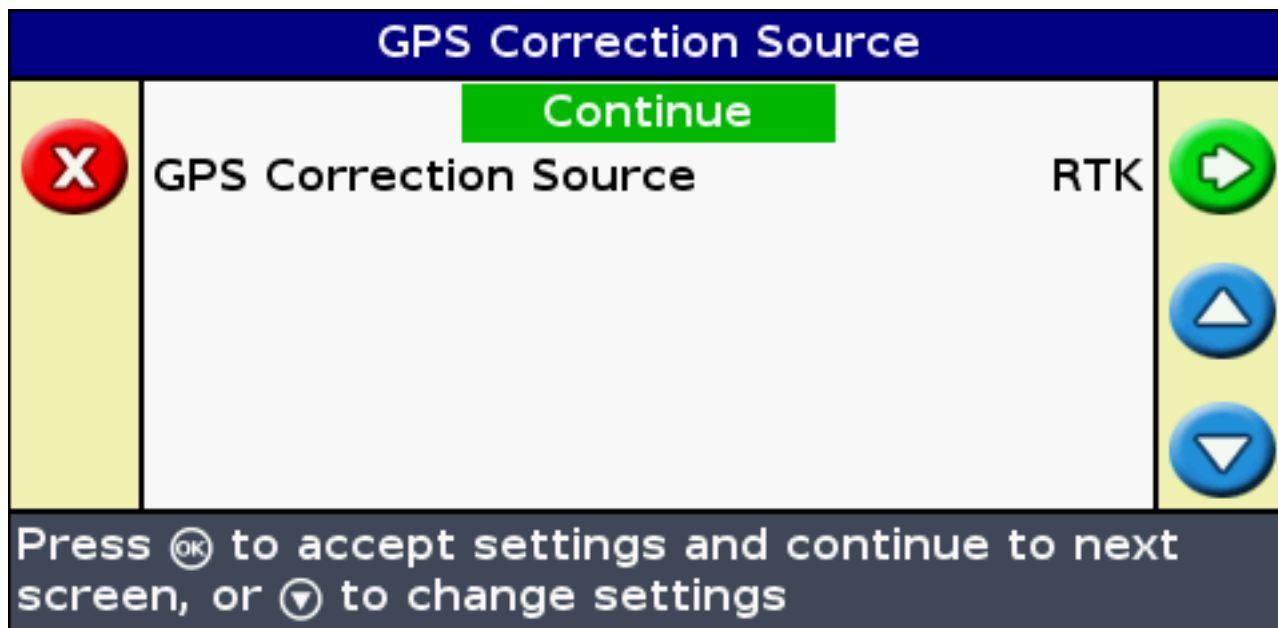

PRECISION AG TUTORIAL

RTK SECURITY KEY ON EZGUIDE 500

PRESS OK TO ENTER THE CONFIGURATION MENU

GO TO SYSTEM, THEN PRESS OK

GO TO GPS, THEN PRESS OK

SELECT GPS SETUP, THEN PRESS OK

SELECT RTK AND THEN PRESS OK TO CONTINUE.

MAKE SURE TO SELECT TRIMBLE RADIO AND THE CORRECT NETWORK ID. NOW SCROLL DOWN TO SECURERTK KEYS AND PRESS OK.

PRESS OK TO CONTINUE WITH THE SECURERTK WIZARD.

SELECT THE KEY YOU WISH TO ENTER AND THEN PRESS OK. EACH KEY WOULD REPRESENT A DEALER NETWORK. YOU MAY ENTER UP TO 5 DIFFERENT KEYS TO HAVE ACCESS TO 5 SEPARATE RTK NETWORKS.