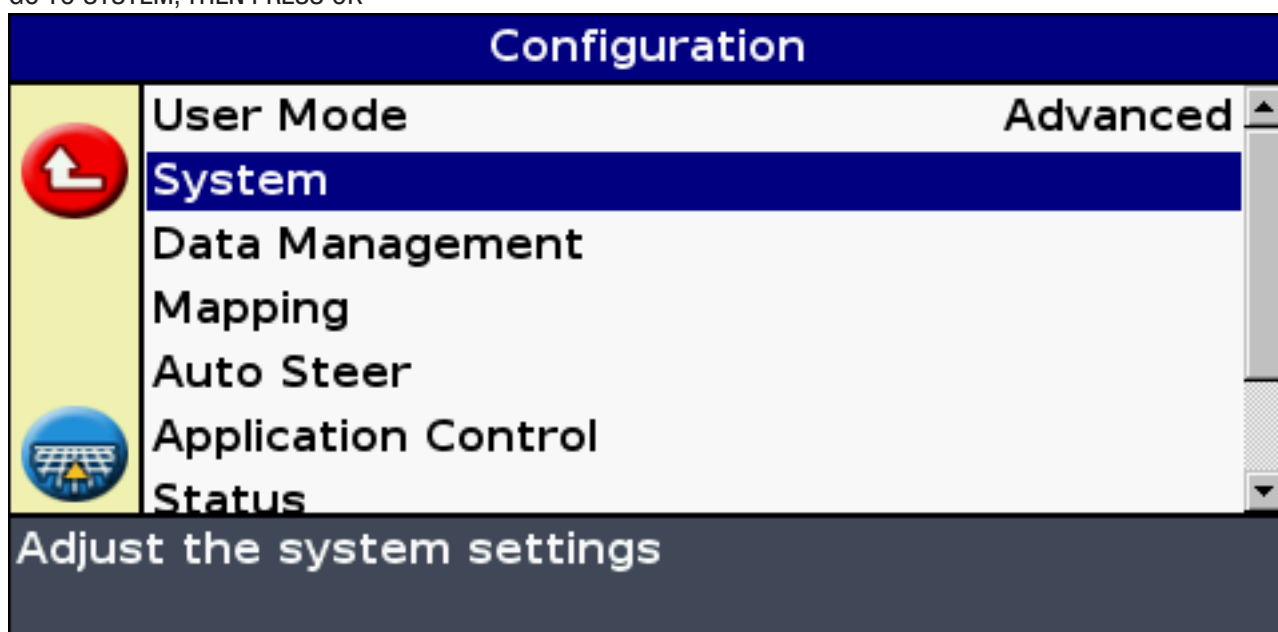

PRECISION AG TUTORIAL

RTK SECURITY KEY ON EZGUIDE 500

PRESS OK TO ENTER THE CONFIGURATION MENU

GO TO SYSTEM, THEN PRESS OK

GO TO GPS, THEN PRESS OK

SELECT GPS SETUP, THEN PRESS OK

SELECT RTK AND THEN PRESS OK TO CONTINUE.

MAKE SURE TO SELECT TRIMBLE RADIO AND THE CORRECT NETWORK ID. NOW SCROLL DOWN TO SECURERTK KEYS AND PRESS OK.

PRESS OK TO CONTINUE WITH THE SECURERTK WIZARD.

SELECT THE KEY YOU WISH TO ENTER AND THEN PRESS OK. EACH KEY WOULD REPRESENT A DEALER NETWORK. YOU MAY ENTER UP TO 5 DIFFERENT KEYS TO HAVE ACCESS TO 5 SEPARATE RTK NETWORKS.